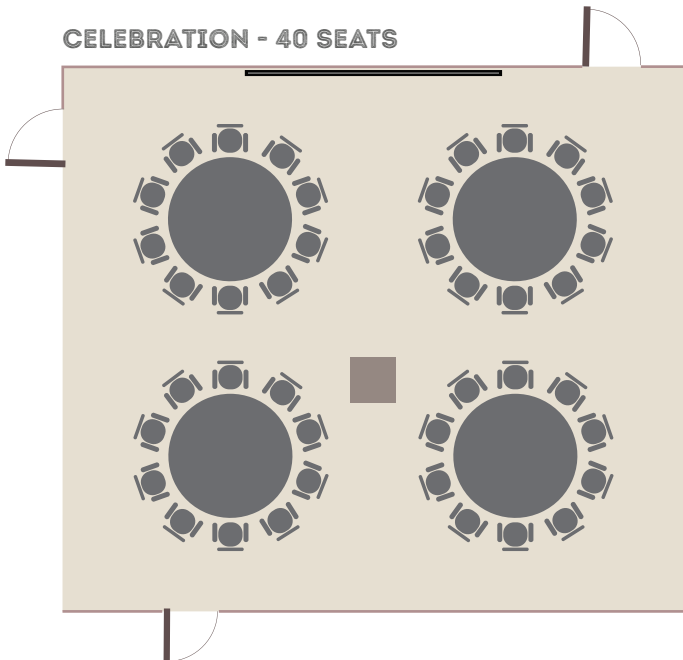

MEETING TABLE - 40 SEATS

THEATER / CINEMA - 90 SEATS

U-SHAPED TABLE - 30 SEATS

SCHOOL HALL - 40 SEATS

CELEBRATION - 40 SEATS

COCKTAIL - 50 SEATS