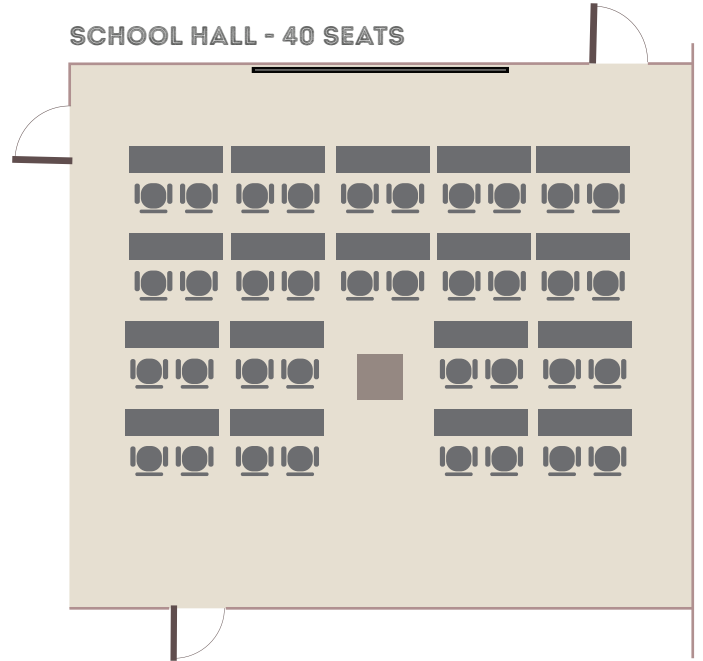

MEETING TABLE - 40 SEATS

THEATER / CINEMA - 90 SEATS

U-SHAPED TABLE - 30 SEATS

SCHOOL HALL - 40 SEATS

CELEBRATION - 40 SEATS

COCKTAIL - 50 SEATS