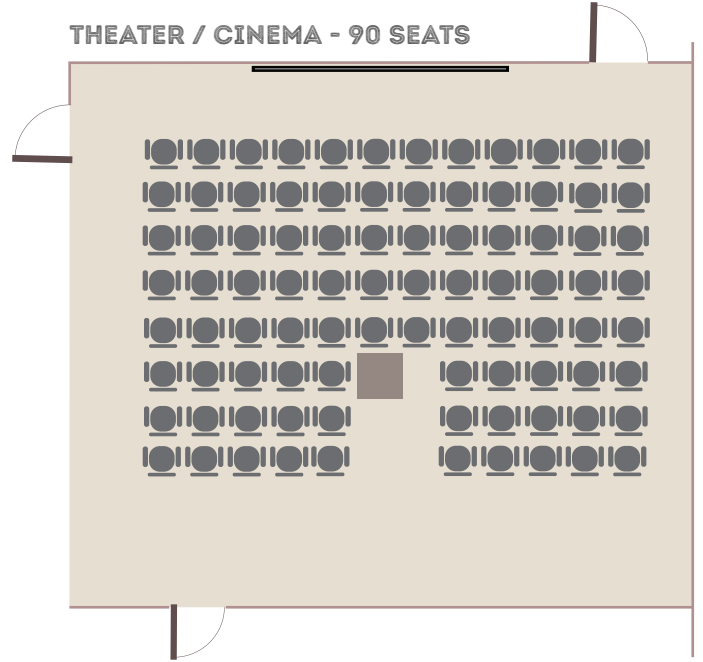

MEETING TABLE - 40 SEATS

THEATER / CINEMA - 90 SEATS

U-SHAPED TABLE - 30 SEATS

SCHOOL HALL - 40 SEATS

CELEBRATION - 40 SEATS

COCKTAIL - 50 SEATS